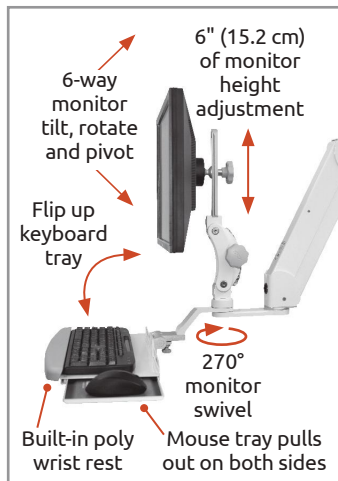

NEW Double Elite Ceiling Mount

FEATURES

- **ONE-OF-A-KIND DESIGN** with sleek and sturdy construction. Engineered for years of reliable service.
- **IDEAL** for ceiling mounts with a keyboard.
- **MOUNT** stows conveniently overhead and rests 12" from the base of the drop pole.
- **FULLY CONCEALED** internal cable management protects cabling.
- **STOP PIN** prevents mount from turning 180° and twisting cables internally.
- **SLIDING MOUSE TRAY** can be pulled out to left or right side.
- **ADJUSTABLE DROP POLE** has two options — 19 to 26" (48.3 to 66 cm) and 26 to 37" (66 to 94 cm).
- **STOWS SAFELY** out of the way, overhead above the user.

Range of Motion Video

For more information contact your ICW representative or talk to one of our customer service representatives at 1-800-558-4435.

Range of Motion and Dimension Drawings

RANGE OF MOTION TOP VIEW

*Approximate range of motion depending on the height of the user

Illustration shows an example of a 10-foot (304.8 cm) ceiling installation

1. Drop pole extended **28"** (71.1 cm)**
2. Completely stows **14"** (35.6 cm)** from the bottom of the drop post
3. Offers **38"** (96.5 cm)** of vertical adjustment
4. Leaves **78"** (6'6"/198.1 cm)** of clearance
5. Optimal keyboard height is **40"** (101.6 cm)** or higher from the floor depending on the user

ADJUSTABLE DROP POLE OPTIONS

KEYBOARD AND MONITOR MOVEMENT

CALCULATE DROP POLE REQUIREMENTS

Ceiling Height (In Inches)	_____
Less Desired Keyboard Height -	_____
Less Vertical Height -	38"
Less Stowed Arm Depth -	14"
Net to Match Choice of Adjustable Arm Length =	_____