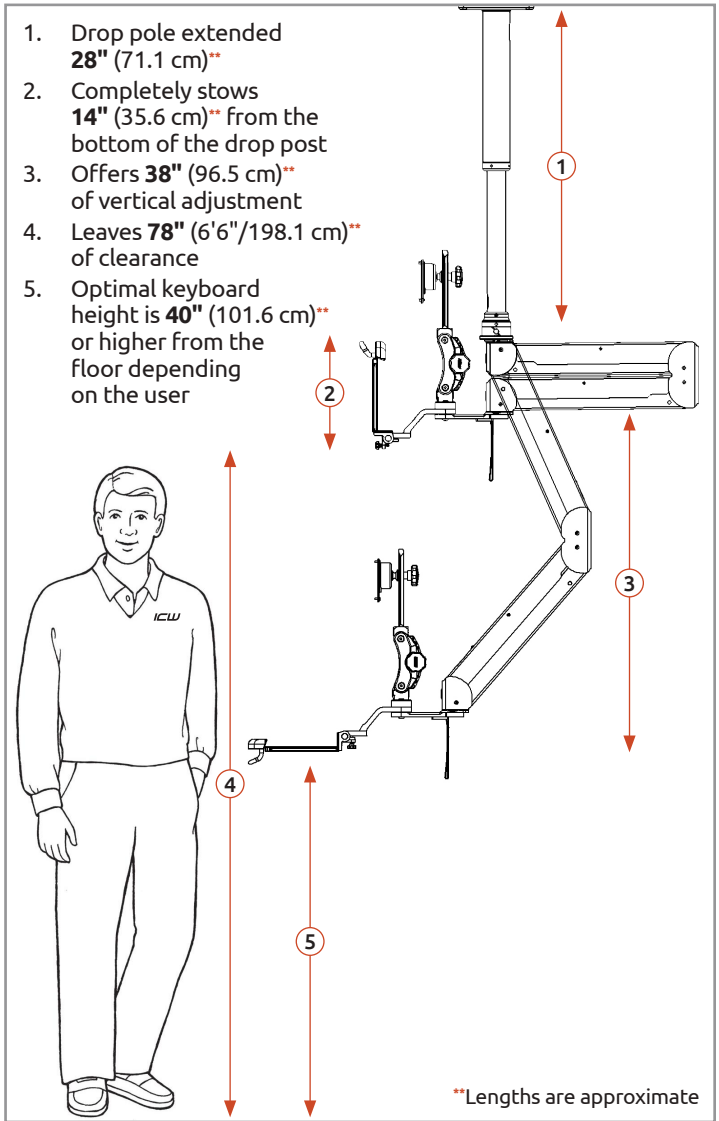

NEW Double Elite Ceiling Mount

FEATURES

- **ONE-OF-A-KIND DESIGN** with sleek and sturdy construction. Engineered for years of reliable service.
- **IDEAL** for ceiling mounts with a keyboard.
- **MOUNT** stows conveniently overhead and rests 12" from the base of the drop pole.
- **FULLY CONCEALED** internal cable management protects cabling.
- **STOP PIN** prevents mount from turning 180° and twisting cables internally.
- **SLIDING MOUSE TRAY** can be pulled out to left or right side.
- **ADJUSTABLE DROP POLE** has two options — 19 to 26" (48.3 to 66 cm) and 26 to 37" (66 to 94 cm).
- **STOWS SAFELY** out of the way, overhead above the user.

Load Capacity	30 lbs (13.6 kg) 22 lbs (10 kg) with keyboard and monitor mount
Diameter of Motion	68" (172.8 cm)
Stowed Depth	14" (35.6 cm) from drop pole base
Arm Swivel	180° at mount (stop pins provided)
Vertical Range	38" (96.5 cm)
Tray Tilt	6° up (positive) / 11° down (negative)
Tray Swivel	240°

Range of Motion Video

For more information contact your ICW representative or talk to one of our customer service representatives at 1-800-558-4435.

Range of Motion and Dimension Drawings

RANGE OF MOTION TOP VIEW

*Approximate range of motion depending on the height of the user

Illustration shows an example of a 10-foot (304.8 cm) ceiling installation

1. Drop pole extended **28"** (71.1 cm)**
2. Completely stows **14"** (35.6 cm)** from the bottom of the drop post
3. Offers **38"** (96.5 cm)** of vertical adjustment
4. Leaves **78"** (6'6"/198.1 cm)** of clearance
5. Optimal keyboard height is **40"** (101.6 cm)** or higher from the floor depending on the user