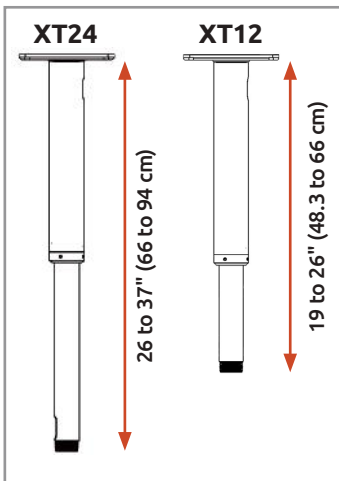

ADJUSTABLE DROP POLE OPTIONS