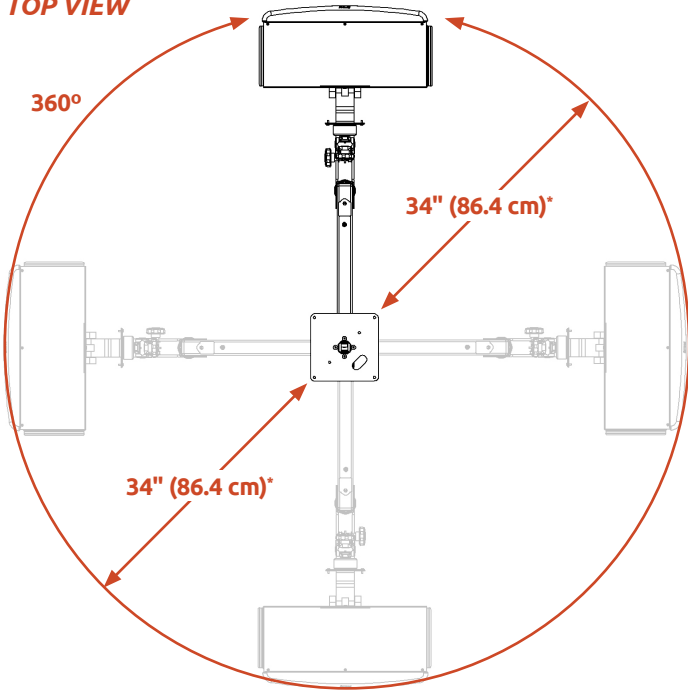

NEW Double Elite Ceiling Mount

FEATURES

- **ONE-OF-A-KIND DESIGN** with sleek and sturdy construction. Engineered for years of reliable service.
- **IDEAL** for ceiling mounts with a keyboard.
- **MOUNT** stows conveniently overhead and rests 12" from the base of the drop pole.
- **FULLY CONCEALED** internal cable management protects cabling.
- **STOP PIN** prevents mount from turning 180° and twisting cables internally.
- **SLIDING MOUSE TRAY** can be pulled out to left or right side.
- **ADJUSTABLE DROP POLE** has two options — 19 to 26" (48.3 to 66 cm) and 26 to 37" (66 to 94 cm).
- **STOWS SAFELY** out of the way, overhead above the user.

Load Capacity	30 lbs (13.6 kg) 22 lbs (10 kg) with keyboard and monitor mount
Diameter of Motion	68" (172.8 cm)
Stowed Depth	14" (35.6 cm) from drop pole base
Arm Swivel	180° at mount (stop pins provided)
Vertical Range	38" (96.5 cm)
Tray Tilt	6° up (positive) / 11° down (negative)
Tray Swivel	240°

Range of Motion Video

For more information contact your ICW representative or talk to one of our customer service representatives at 1-800-558-4435.

Range of Motion and Dimension Drawings

RANGE OF MOTION TOP VIEW

*Approximate range of motion depending on the height of the user

Illustration shows an example of a 10-foot (304.8 cm) ceiling installation

1. Drop pole extended **28"** (71.1 cm)**
2. Completely stows **14"** (35.6 cm)** from the bottom of the drop post
3. Offers **38"** (96.5 cm)** of vertical adjustment
4. Leaves **78"** (6'6"/198.1 cm)** of clearance
5. Optimal keyboard height is **40"** (101.6 cm)** or higher from the floor depending on the user